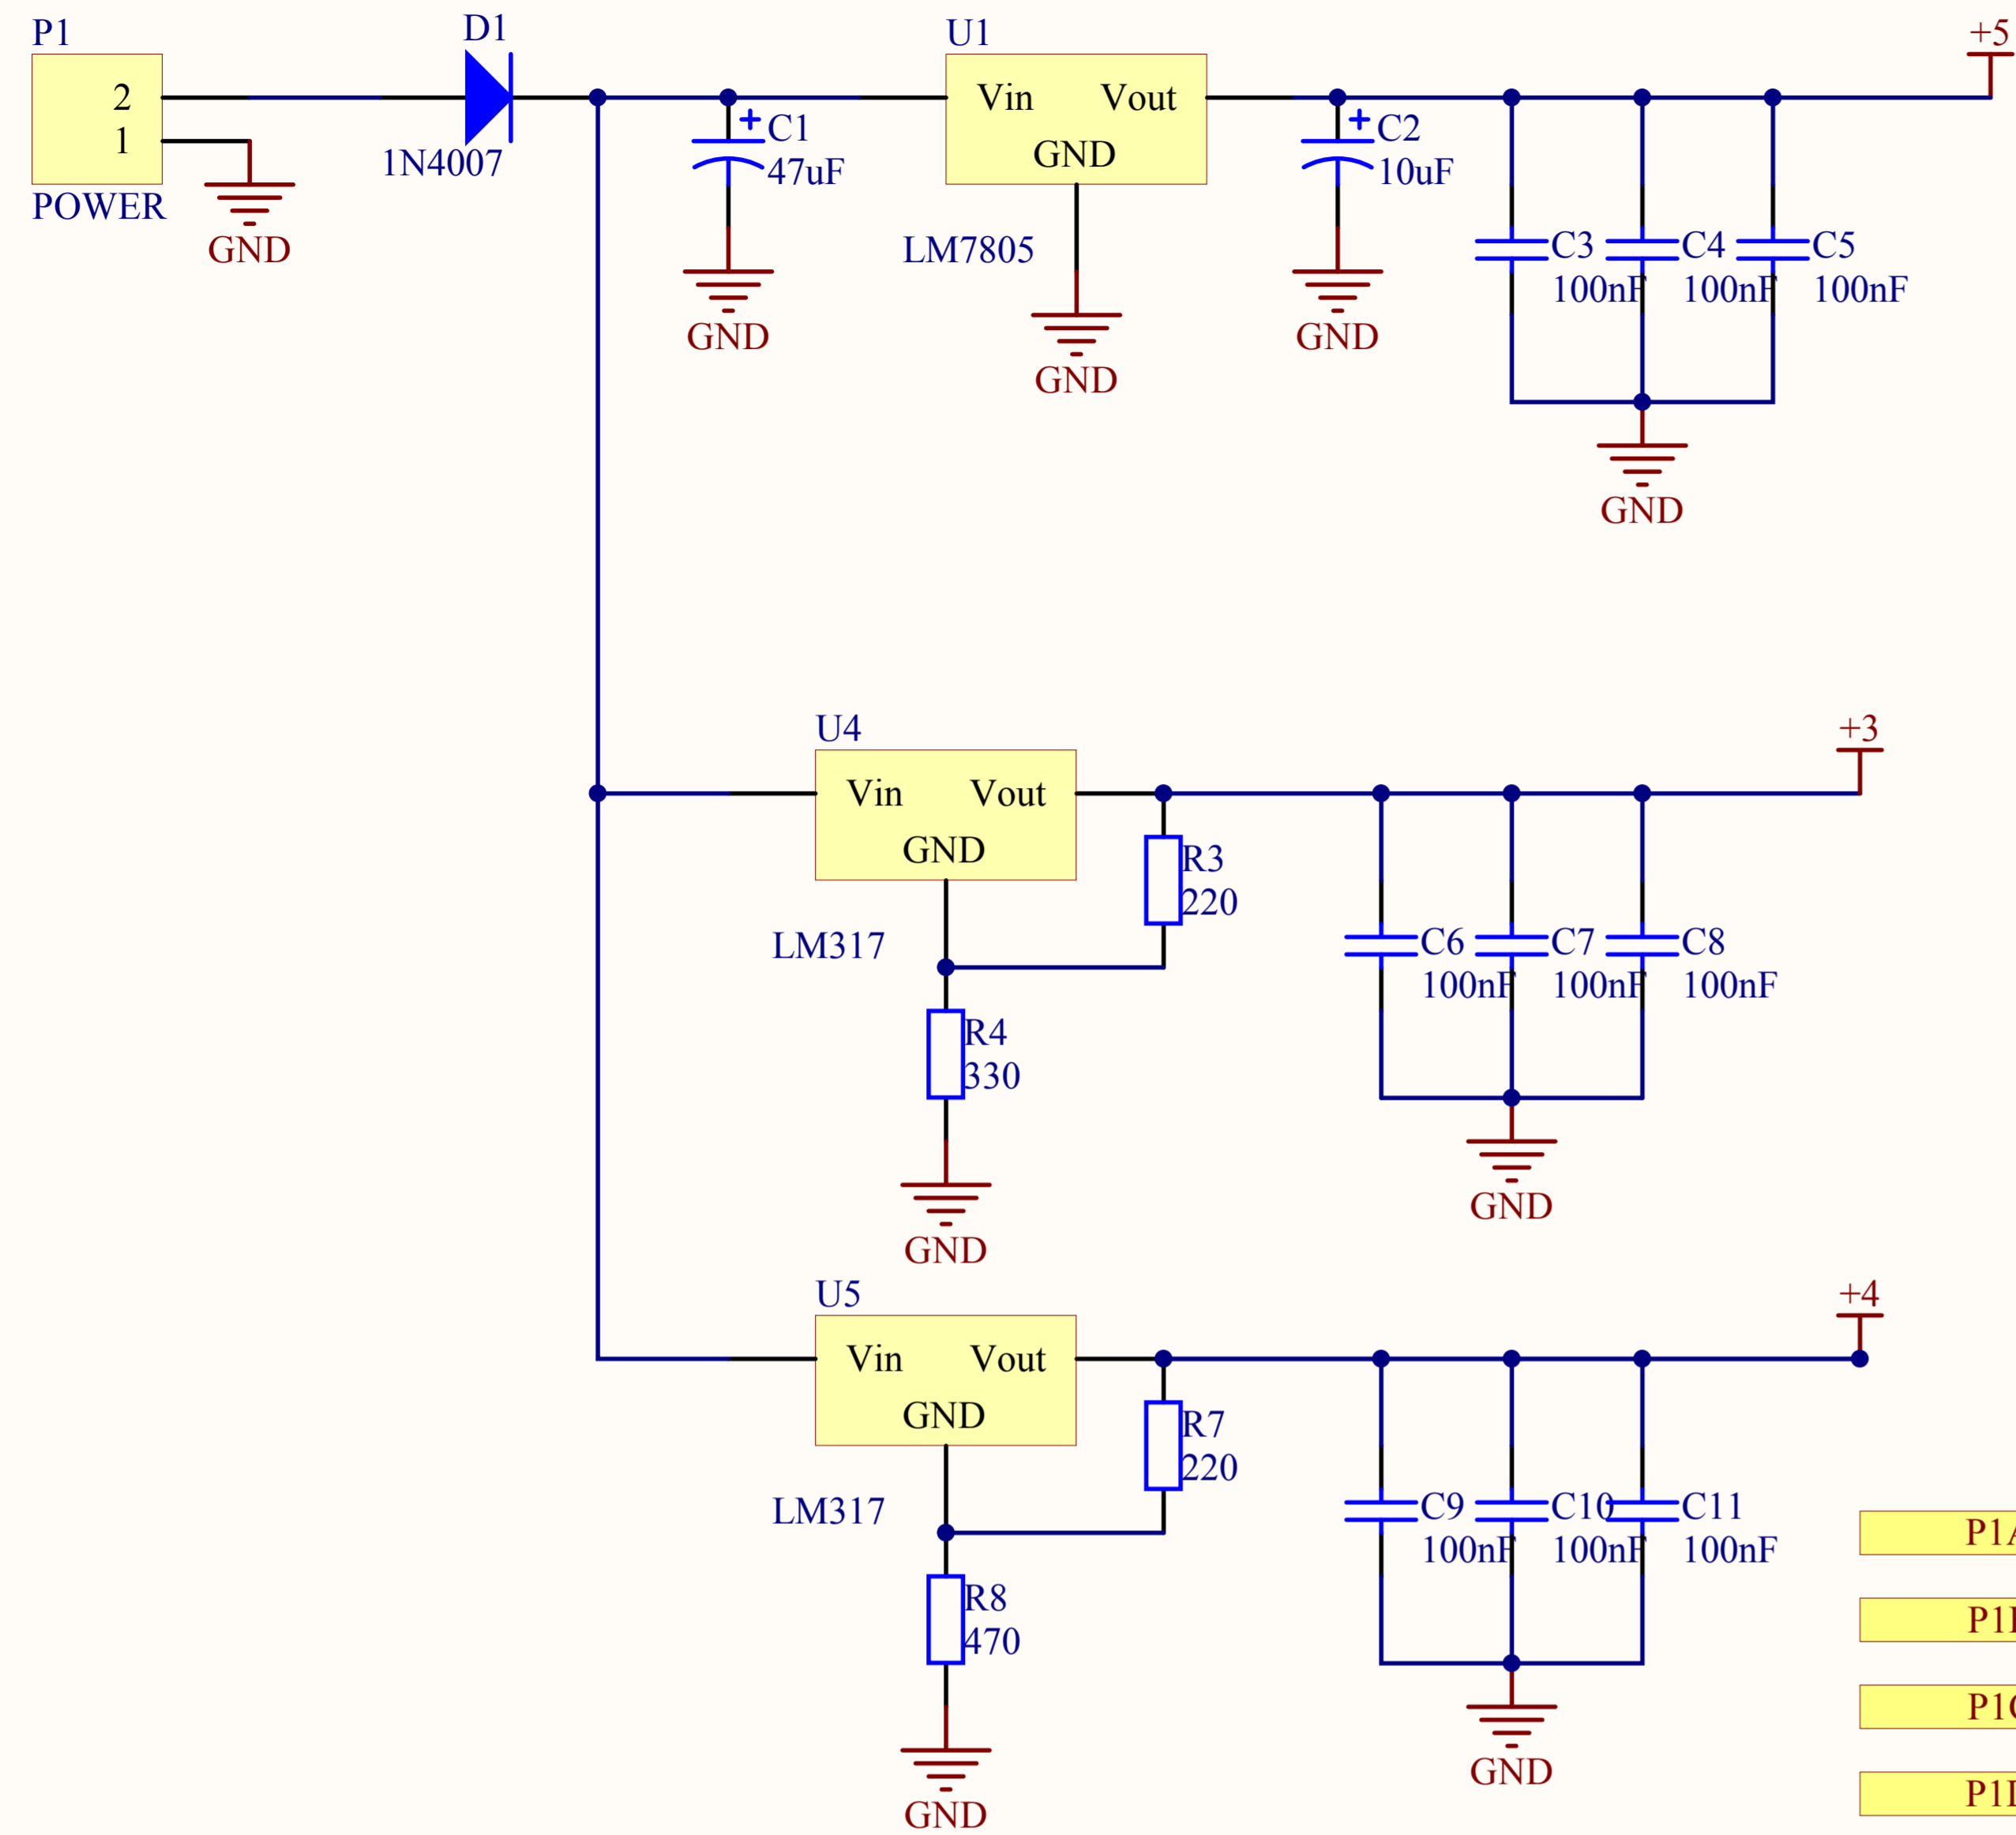

SCH1
sche.SchDoc

Title		
Size	Number	Revision
A4		
Date:	02.5.2009 r.	Sheet of
File:	D:\electronics\...\processor.SchDoc	Drawn By:

Title		
Size	Number	Revision
A4		
Date:	02.5.2009 r.	Sheet of
File:	D:\electronics\...\motornpower.SchDoc	Drawn By:

A

A

B

B

C

C

D

D

Title		
Size	Number	Revision
A4		
Date:	02.5.2009 r.	Sheet of
File:	D:\electronics\...\sche.SchDoc	Drawn By: