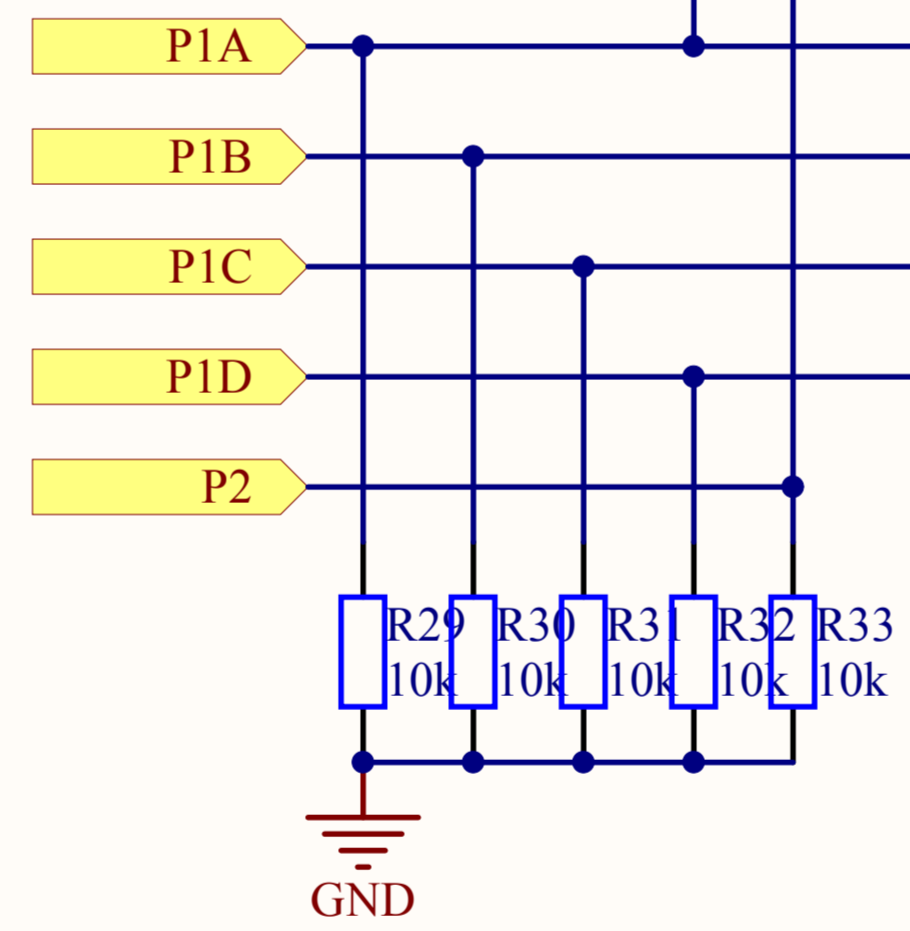

SCH1
sche.SchDoc

Title		
Size	Number	Revision
A4		
Date:	02.5.2009 r.	Sheet of
File:	D:\electronics\...\processor.SchDoc	Drawn By:

Title		
Size	Number	Revision
A4		
Date:	02.5.2009 r.	Sheet of
File:	D:\electronics\...\motornpower.SchDoc	Drawn By: