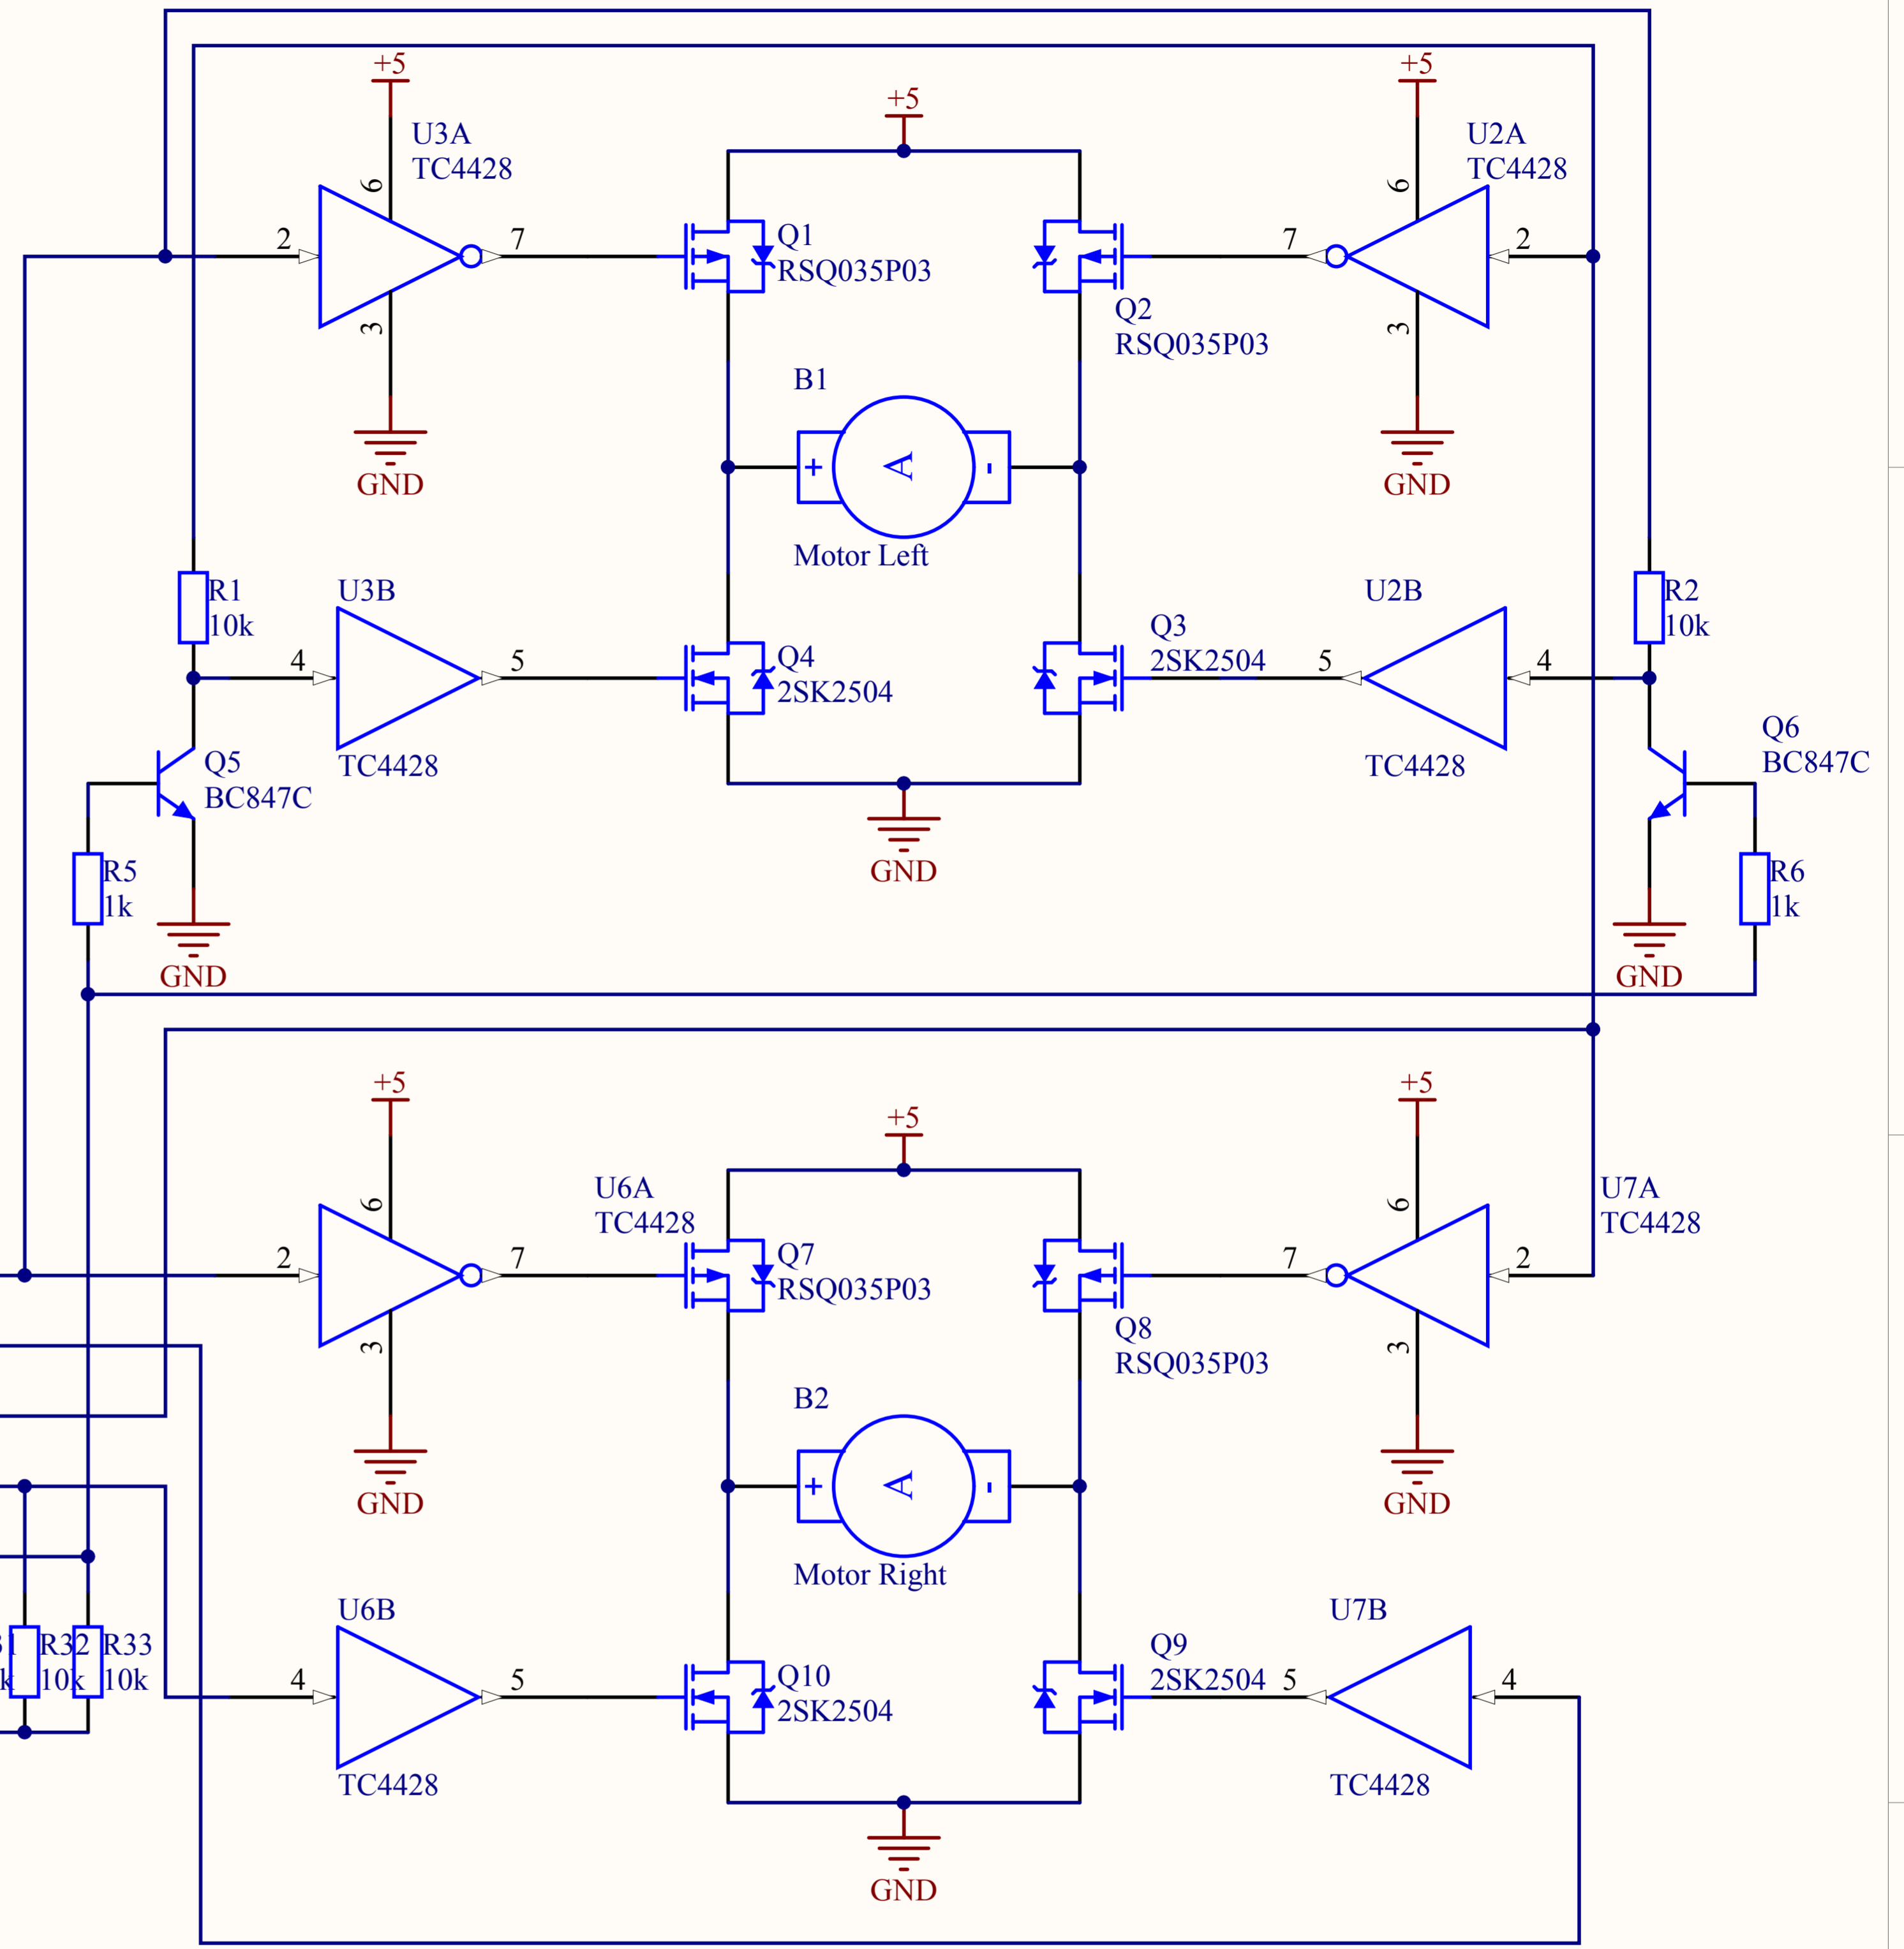

SCH1
sche.SchDoc

Title		
Size	Number	Revision
A4		
Date:	02.5.2009 r.	Sheet of
File:	D:\electronics\...\processor.SchDoc	Drawn By:

Title		
Size	Number	Revision
A4		
Date:	02.5.2009 r.	Sheet of
File:	D:\electronics\...\motornpower.SchDoc	Drawn By: