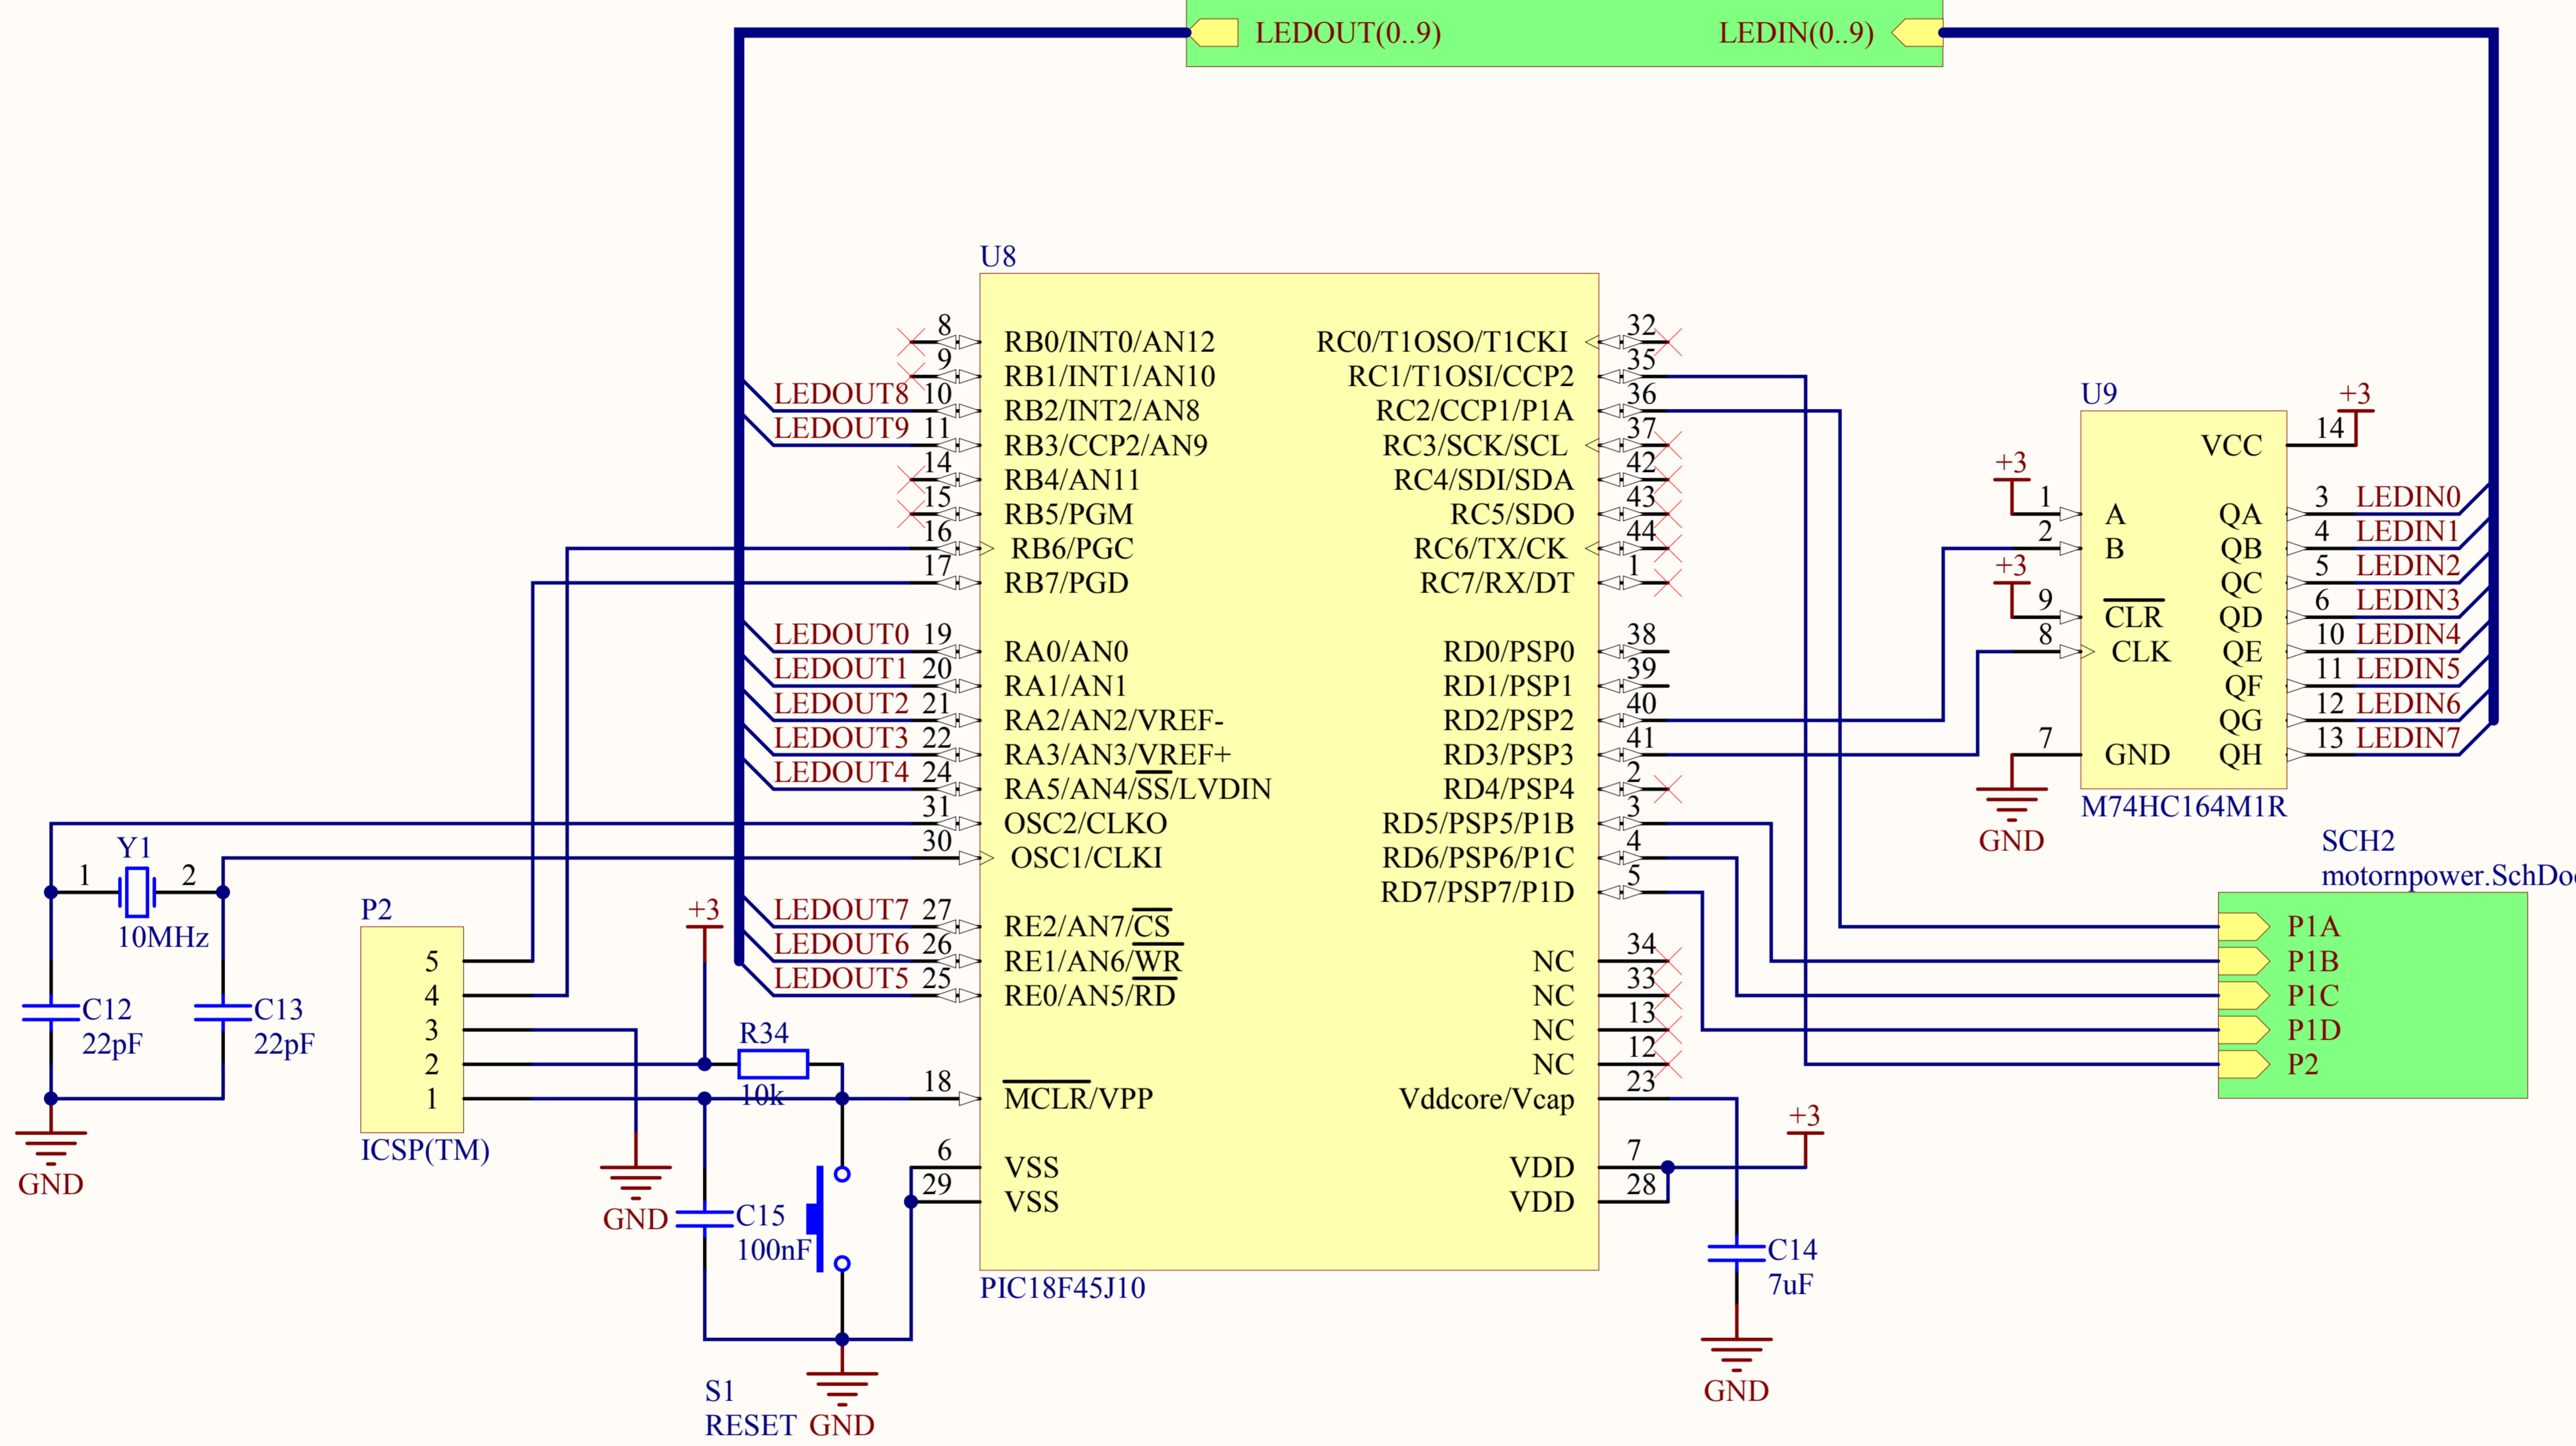

SCH1
sche.SchDoc

Title		
Size	Number	Revision
A4		
Date:	02.5.2009 r.	Sheet of
File:	D:\electronics\...\processor.SchDoc	Drawn By:

Title		
Size	Number	Revision
A4		
Date:	02.5.2009 r.	Sheet of
File:	D:\electronics\...\motornpower.SchDoc	Drawn By:

Title		
Size	Number	Revision
A4		
Date:	02.5.2009 r.	Sheet of
File:	D:\electronics\...\sche.SchDoc	Drawn By: