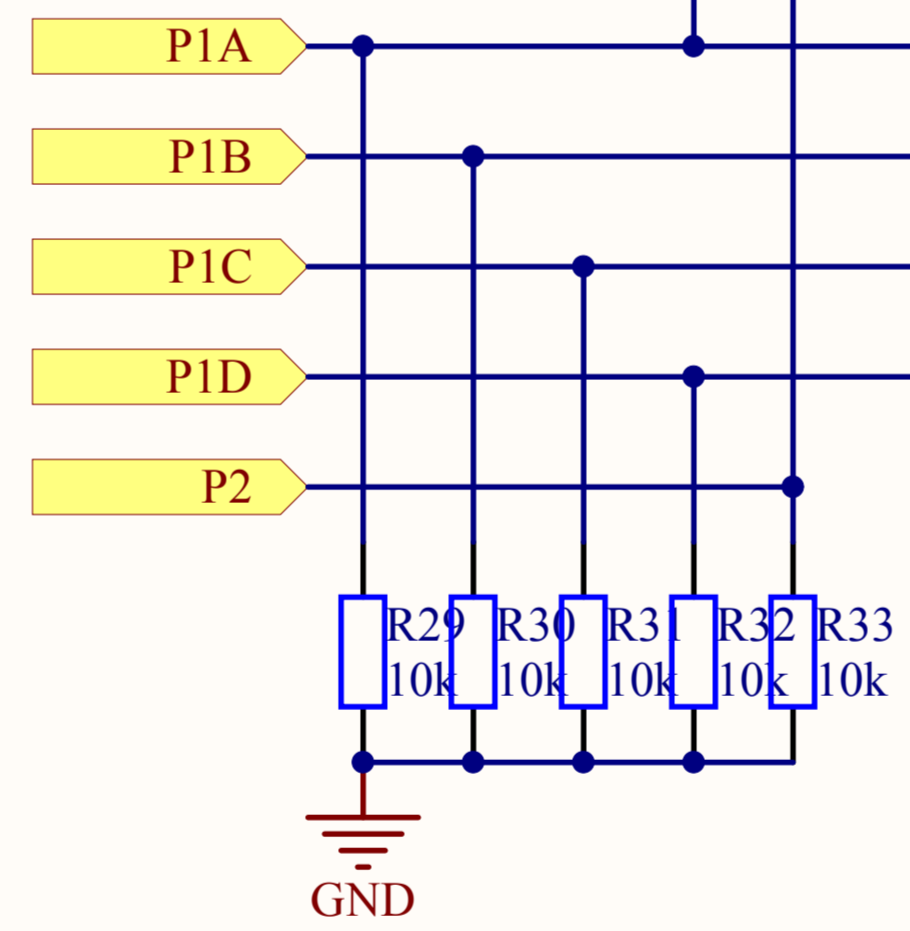

SCH1
sche.SchDoc

Title		
Size	Number	Revision
A4		
Date:	03.5.2009 r.	Sheet of
File:	D:\electronics\...\processor.SchDoc	Drawn By:

Title		
Size	Number	Revision
A4		
Date:	03.5.2009 r.	Sheet of
File:	D:\electronics\...\motornpower.SchDoc	Drawn By:

Title		
Size	Number	Revision
A4		
Date:	03.5.2009 r.	Sheet of
File:	D:\electronics\...\sche.SchDoc	Drawn By: