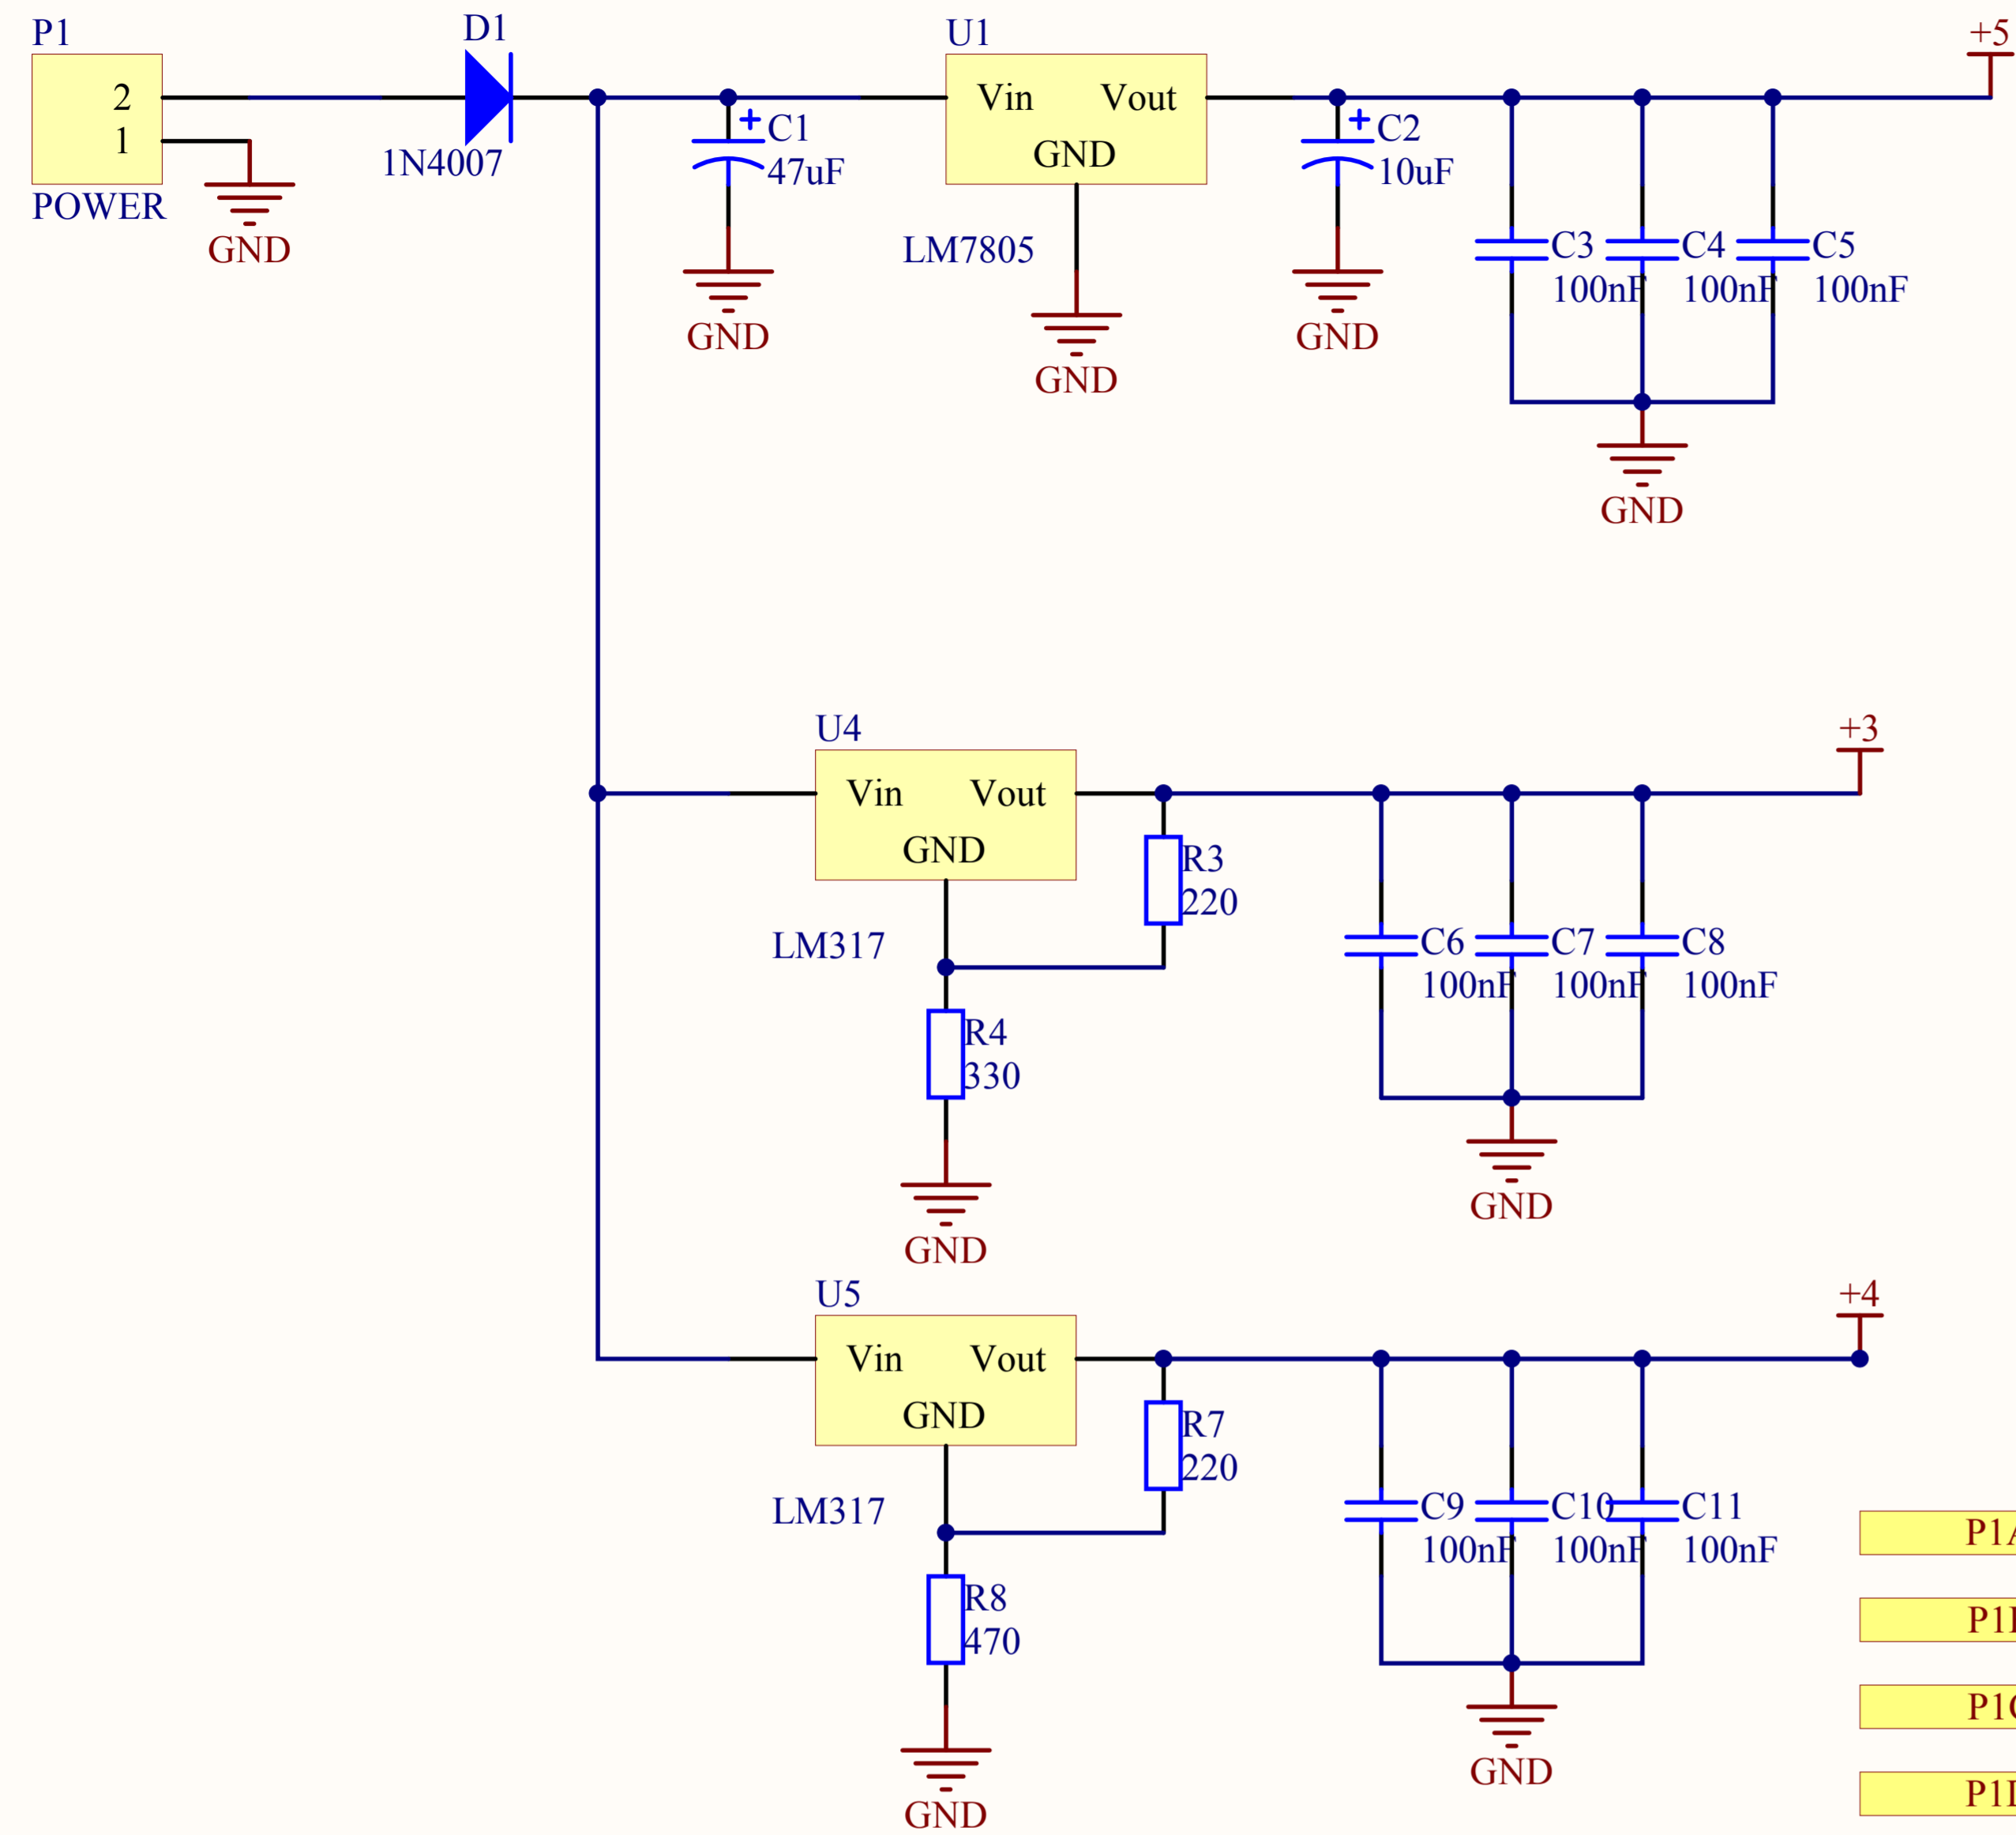

SCH1
sche.SchDoc

Title		
Size	Number	Revision
A4		
Date:	03.5.2009 r.	Sheet of
File:	D:\electronics\...\processor.SchDoc	Drawn By:

Title		
Size	Number	Revision
A4		
Date:	03.5.2009 r.	Sheet of
File:	D:\electronics\...\motornpower.SchDoc	Drawn By:

Title		
Size	Number	Revision
A4		
Date:	03.5.2009 r.	Sheet of
File:	D:\electronics\...\sche.SchDoc	Drawn By: