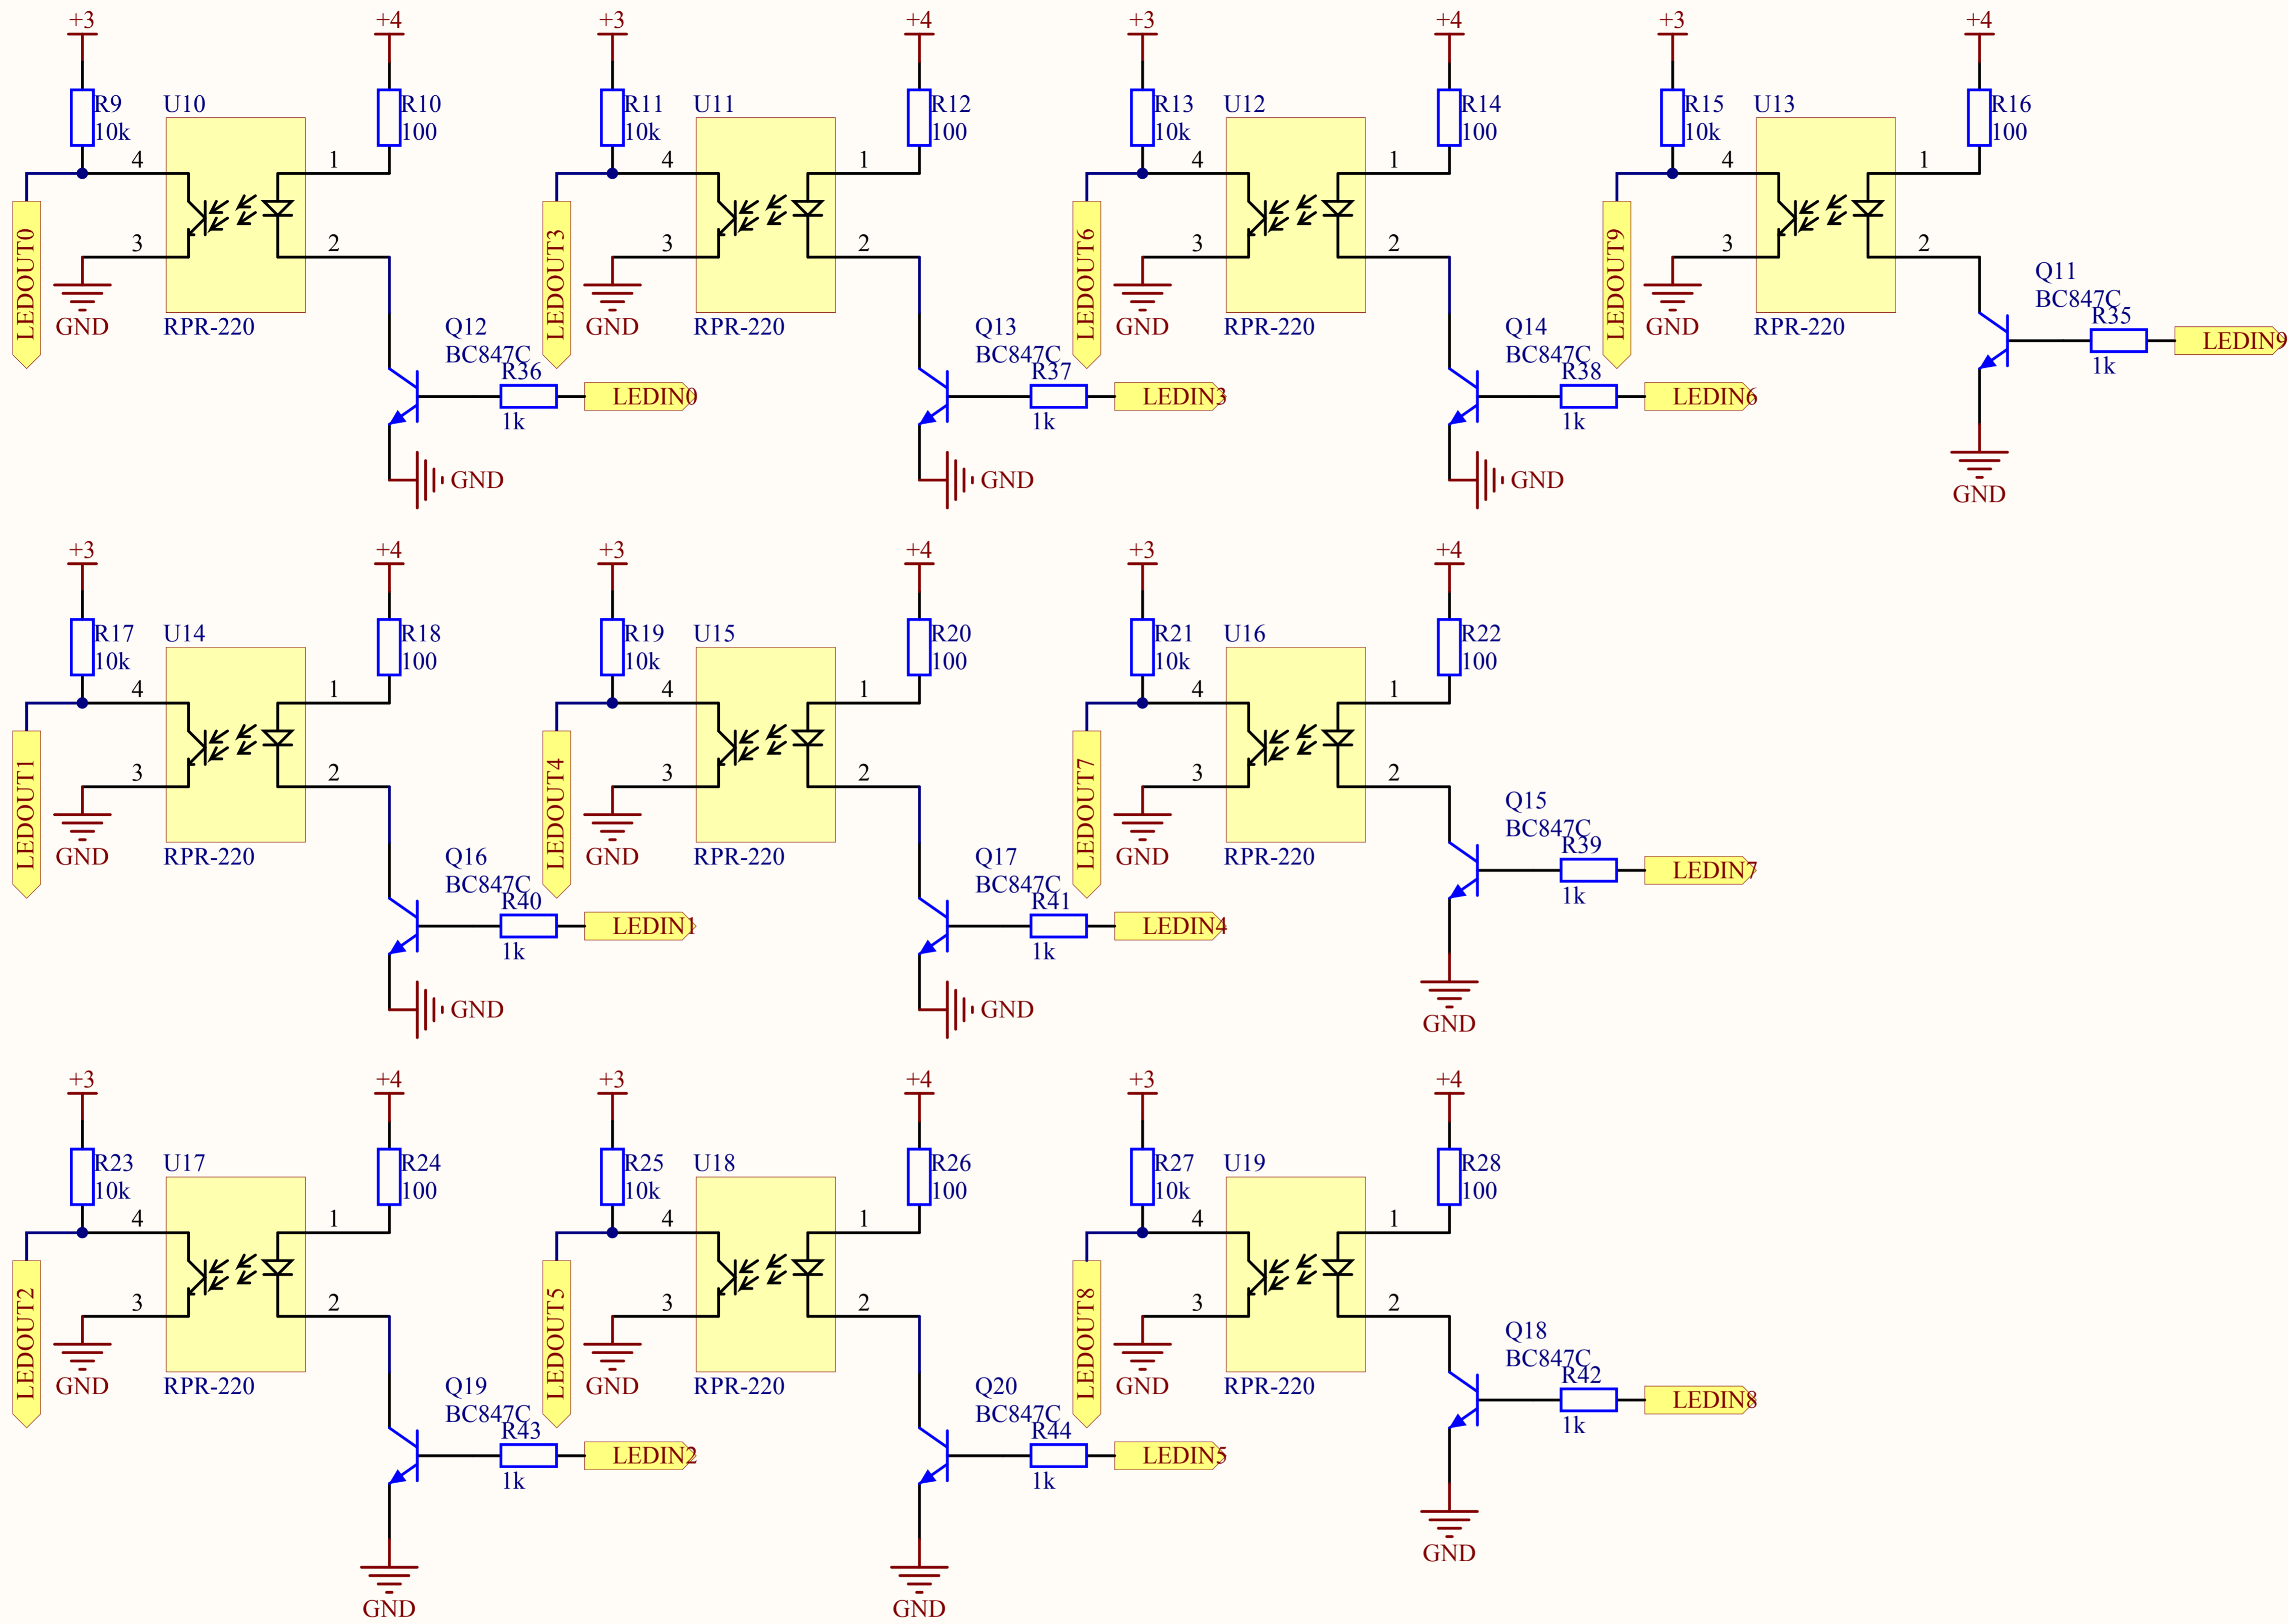

SCH1
sche.SchDoc

Title		
Size	Number	Revision
A4		
Date:	03.5.2009 r.	Sheet of
File:	D:\electronics\...\processor.SchDoc	Drawn By:

Title		
Size	Number	Revision
A4		
Date:	03.5.2009 r.	Sheet of
File:	D:\electronics\...\motornpower.SchDoc	Drawn By:

Title		
Size	Number	Revision
A4		
Date:	03.5.2009 r.	Sheet of
File:	D:\electronics\...\sche.SchDoc	Drawn By: