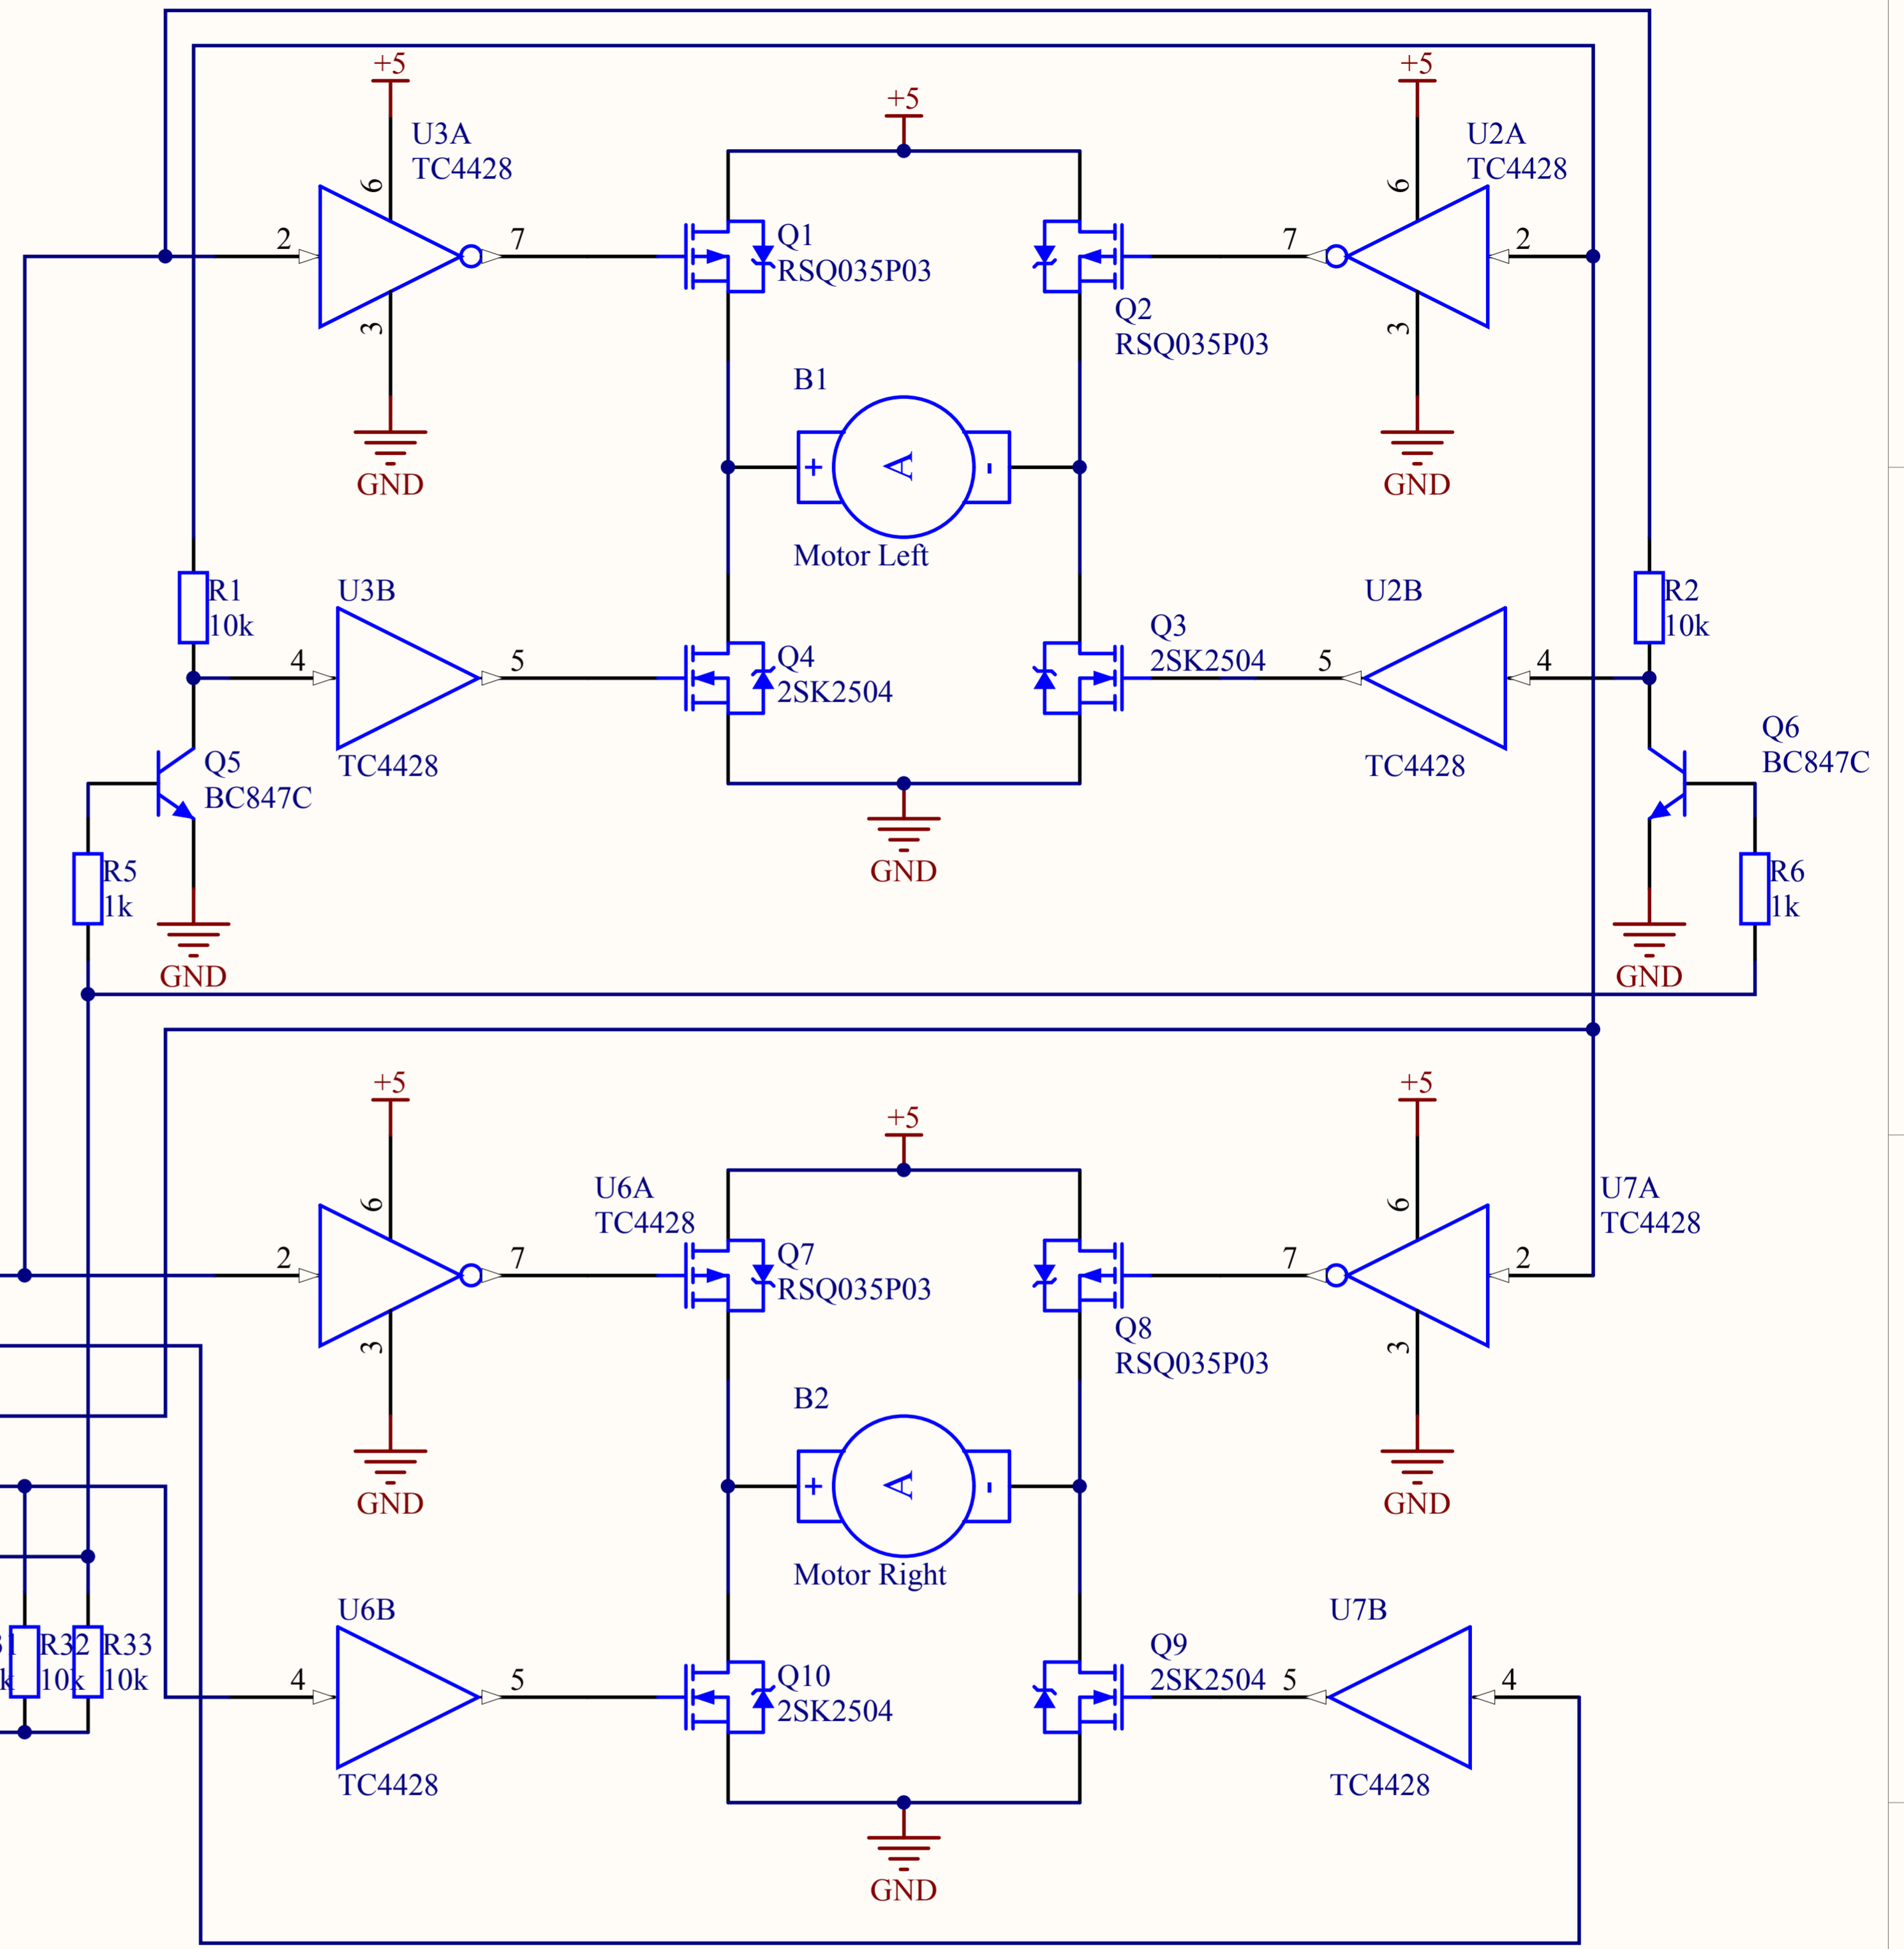

SCH1
sche.SchDoc

Title		
Size	Number	Revision
A4		
Date:	03.5.2009 r.	Sheet of
File:	D:\electronics\...\processor.SchDoc	Drawn By:

Title		
Size	Number	Revision
A4		
Date:	03.5.2009 r.	Sheet of
File:	D:\electronics\...\motornpower.SchDoc	Drawn By: