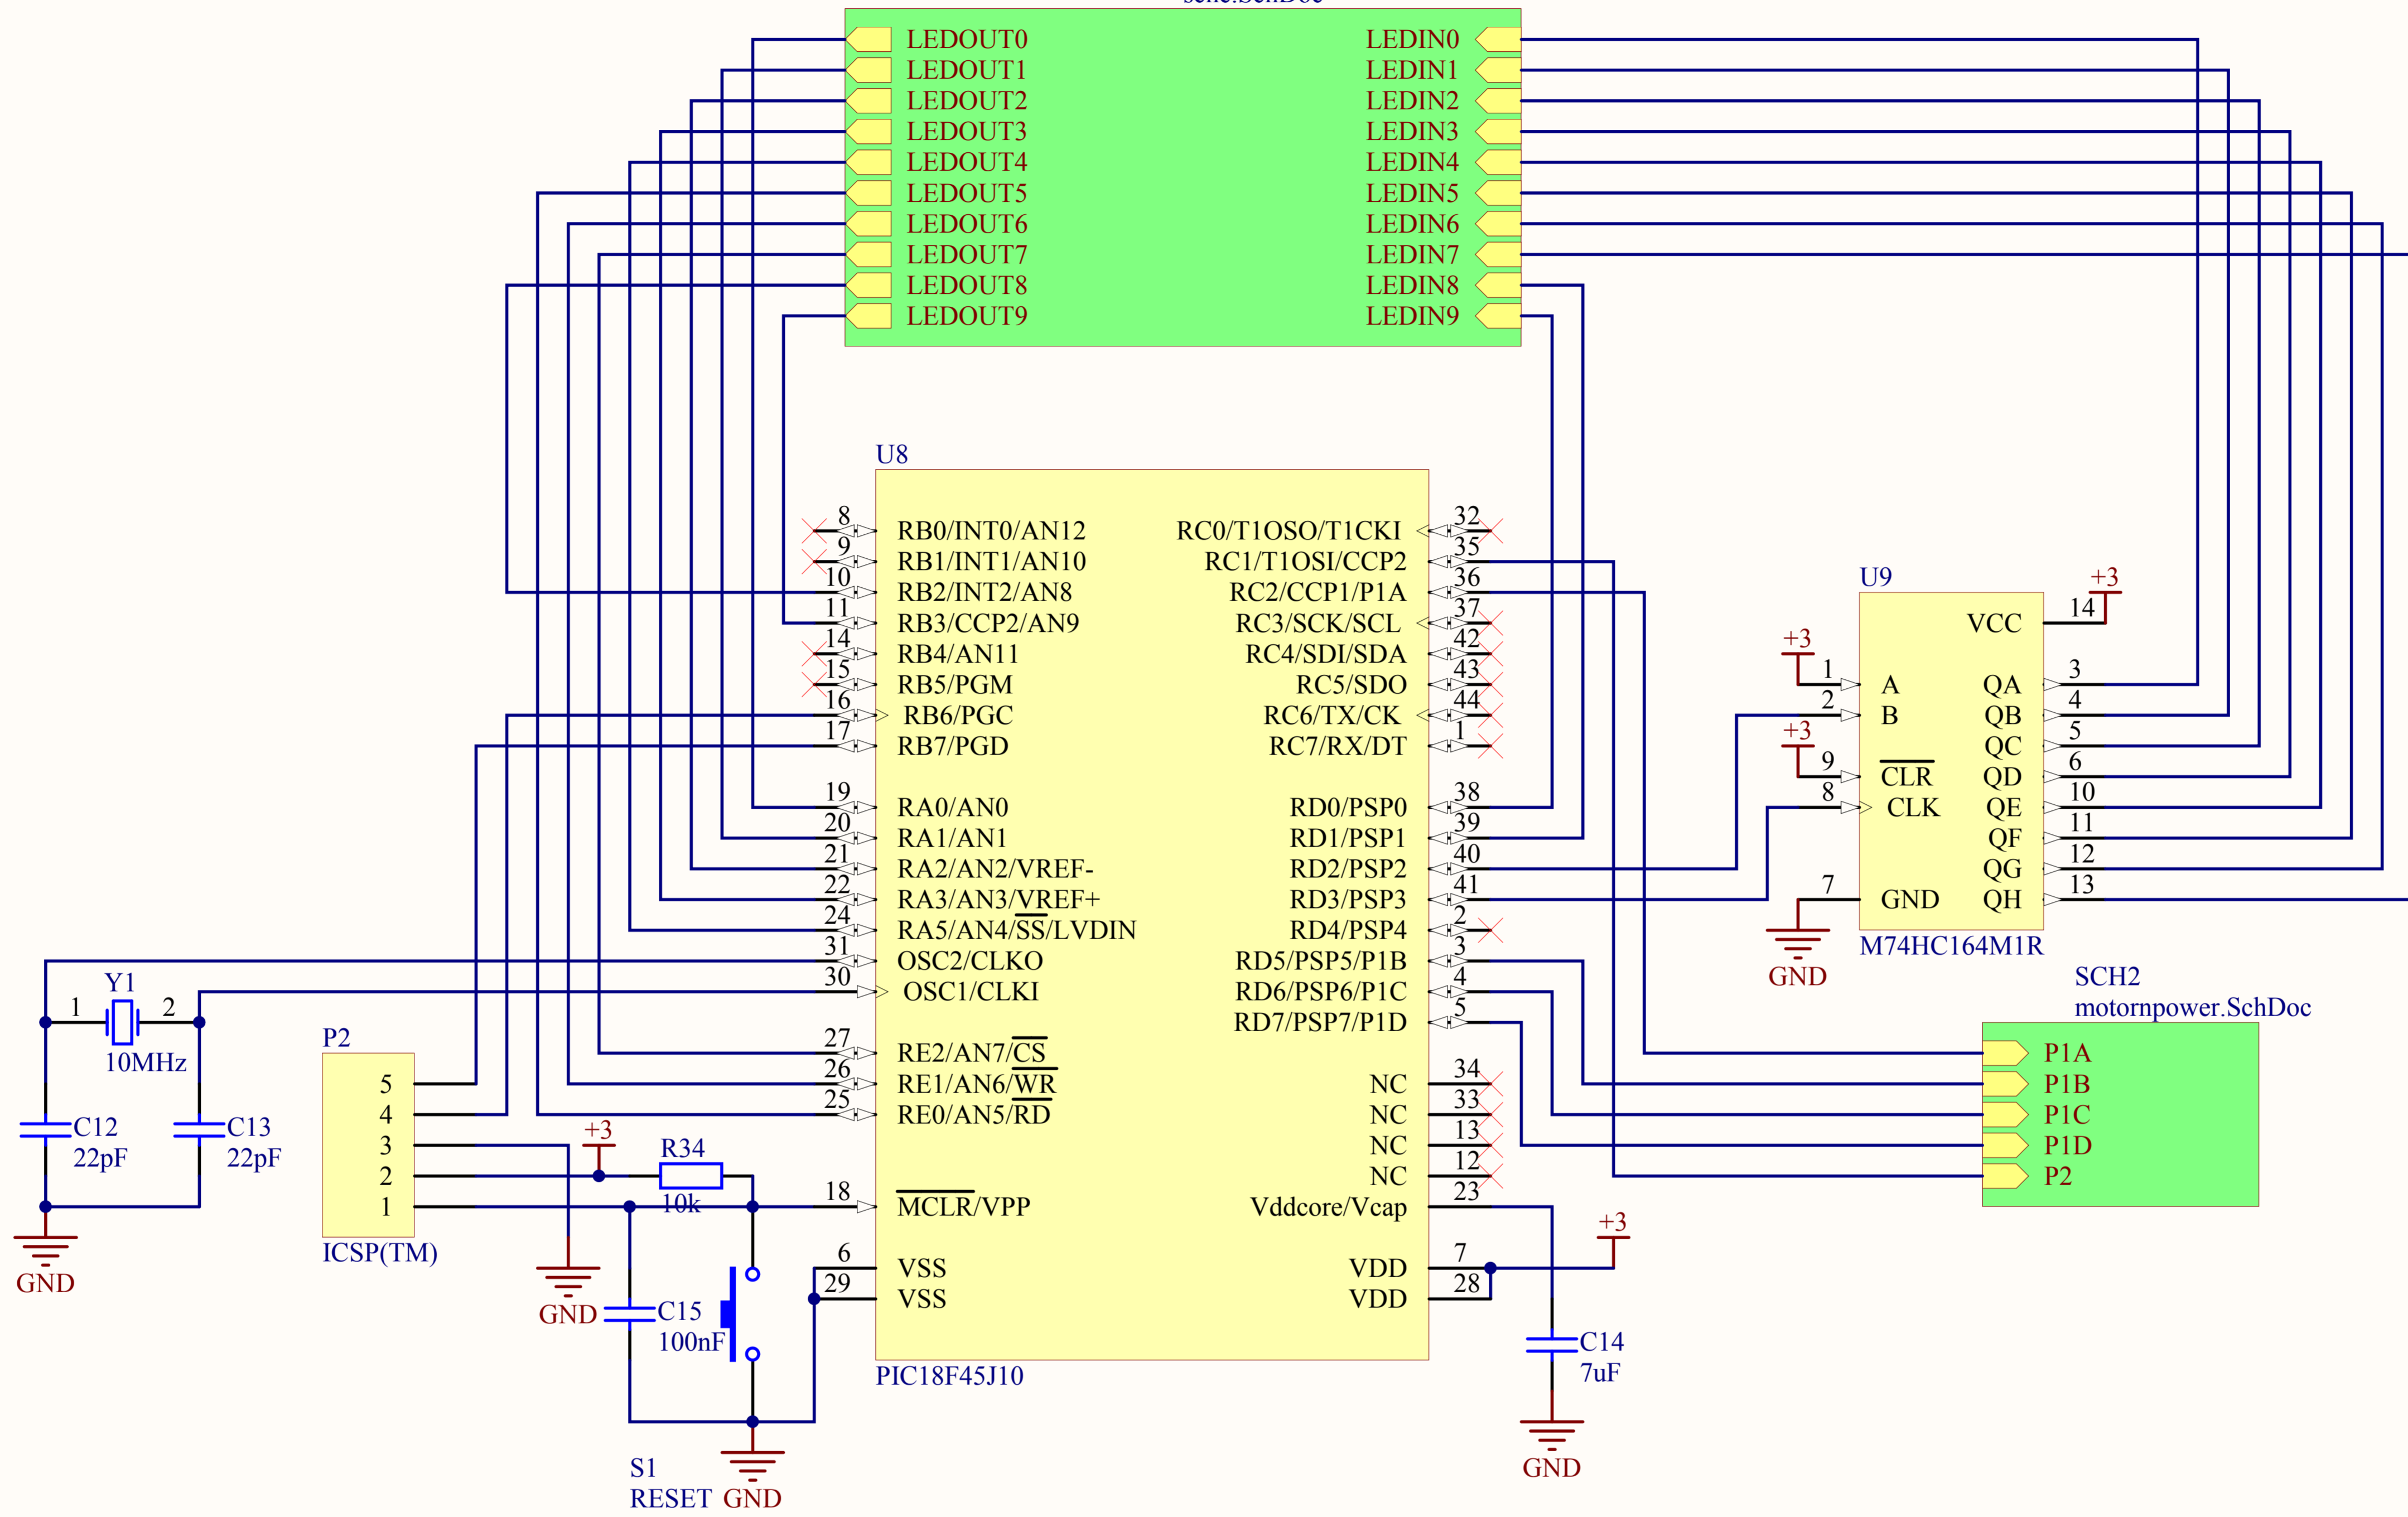

SCH1
sche.SchDoc

Title		
Size	Number	Revision
A4		
Date:	03.5.2009 r.	Sheet of
File:	D:\electronics\...\processor.SchDoc	Drawn By:

Title		
Size	Number	Revision
A4		
Date:	03.5.2009 r.	Sheet of
File:	D:\electronics\...\motornpower.SchDoc	Drawn By:

Title		
Size	Number	Revision
A4		
Date:	03.5.2009 r.	Sheet of
File:	D:\electronics\...\sche.SchDoc	Drawn By: